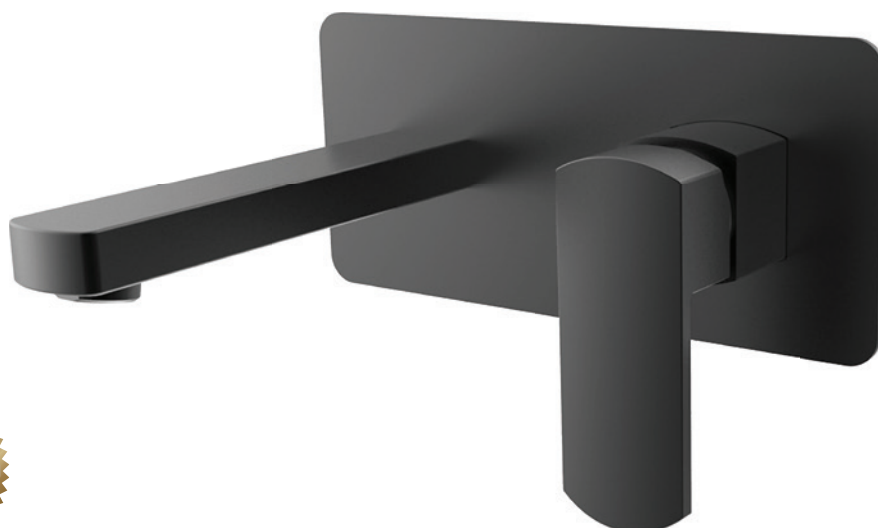

KOKO

WALL MIXER WITH SPOUT

FEATURES

- ★ Sleek modern design
- ★ MATTE BLACK electroplated finish
- ★ Brass construction
- ★ Suitable for mains pressure
- ★ Maximum pressure 500kPa
- ★ Cartridge made in Hungary
- ★ Designed for basin / bath
- ★ WELS 5 star rated
- ★ 5 litres per minute
- ★ 35mm cartridge

SIZES/CODES

218.106B

Barcode

9347900021898