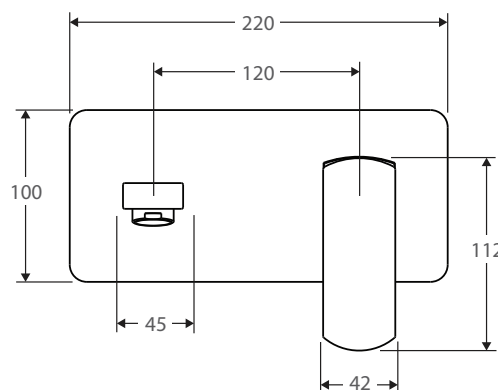

KOKO

WALL MIXER WITH SPOUT

FEATURES

- ★ Sleek modern design
- ★ MATTE BLACK electroplated finish
- ★ Brass construction
- ★ Suitable for mains pressure
- ★ Maximum pressure 500kPa
- ★ Cartridge made in Hungary
- ★ Designed for basin / bath
- ★ WELS 5 star rated
- ★ 5 litres per minute
- ★ 35mm cartridge

SIZES/CODES

218.106B

Barcode

9347900021898