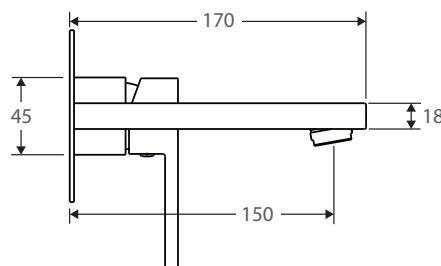

KOKO

WALL MIXER WITH SPOUT

FEATURES

- ★ Sleek modern design
- ★ MATTE BLACK electroplated finish
- ★ Brass construction
- ★ Suitable for mains pressure
- ★ Maximum pressure 500kPa
- ★ Cartridge made in Hungary
- ★ Designed for basin / bath
- ★ WELS 5 star rated
- ★ 5 litres per minute
- ★ 35mm cartridge

SIZES/CODES

218.106B

Barcode

9347900021898